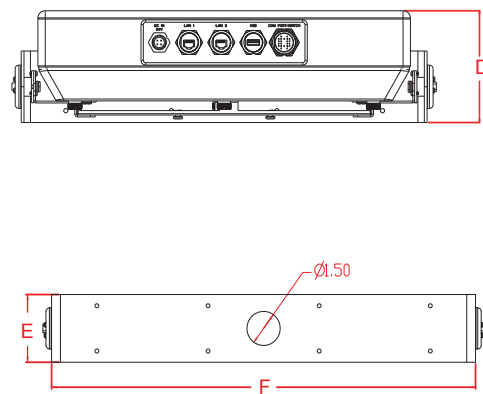

Wall Mount Bracket Assembly

ADM-5815AX / ADM-5817AX / ADM-5819AX
XWM-001

ARP-5500AX/ADM-5800AX
Wall Mount Bracket Assembly

	ADM-5815 AX	ADM-5817 AX	ADM-5819 AX
A	14.50inch / 368.5mm	15.87inch / 403.3mm	17.79inch / 452.1mm
B	11.79inch / 299.6mm	13.45inch / 341.8mm	14.59inch / 370.8mm
C	4.68inch / 119.0mm	4.95inch / 125.8mm	4.99inch / 126.8mm

	ADM-5815 AX	ADM-5817 AX	ADM-5819 AX
A	16.79 inch / 426.4 mm	18.09 inch / 459.4 mm	19.86 inch / 504.4 mm
B	15.30 inch / 388.6 mm	16.92 inch / 429.7 mm	18.05 inch / 458.5 mm
C	14.64 inch / 371.8 mm	16.26 inch / 412.9 mm	17.39 inch / 441.8 mm
D	4.41 inch / 112.0 mm	4.68 inch / 118.8 mm	4.72 inch / 119.8 mm
E	2.99 inch / 76.0 mm	2.99 inch / 76.0 mm	2.99 inch / 76.0 mm
F	16.00 inch / 406.4 mm	17.30 inch / 439.4 mm	19.07 inch / 484.4 mm