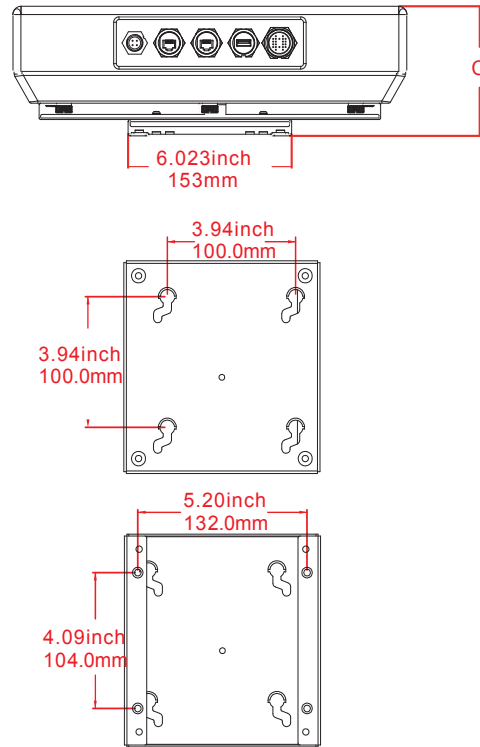

Wall Mount Bracket Assembly

ADM-5815AX / ADM-5817AX / ADM-5819AX
XWM-001

ARP-5500AX/ADM-5800AX
Wall Mount Bracket Assembly

	ADM-5815 AX	ADM-5817 AX	ADM-5819 AX
A	14.50inch / 368.5mm	15.87inch / 403.3mm	17.79inch / 452.1mm
B	11.79inch / 299.6mm	13.45inch / 341.8mm	14.59inch / 370.8mm
C	4.68inch / 119.0mm	4.95inch / 125.8mm	4.99inch / 126.8mm

	ADM-5815 AX	ADM-5817 AX	ADM-5819 AX
A	16.79 inch / 426.4 mm	18.09 inch / 459.4 mm	19.86 inch / 504.4 mm
B	15.30 inch / 388.6 mm	16.92 inch / 429.7 mm	18.05 inch / 458.5 mm
C	14.64 inch / 371.8 mm	16.26 inch / 412.9 mm	17.39 inch / 441.8 mm
D	4.41 inch / 112.0 mm	4.68 inch / 118.8 mm	4.72 inch / 119.8 mm
E	2.99 inch / 76.0 mm	2.99 inch / 76.0 mm	2.99 inch / 76.0 mm
F	16.00 inch / 406.4 mm	17.30 inch / 439.4 mm	19.07 inch / 484.4 mm