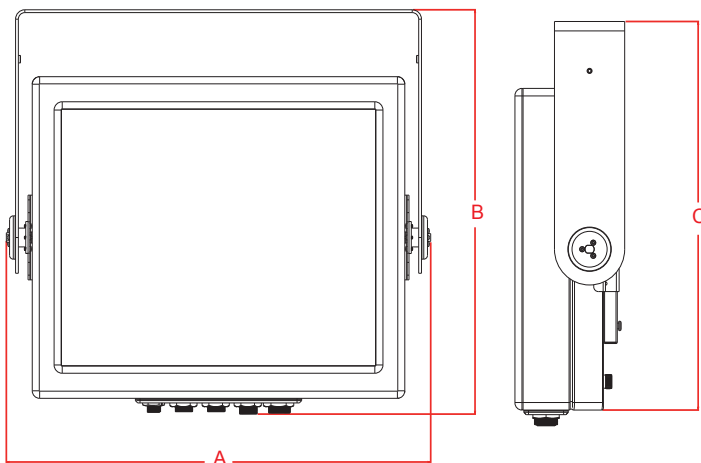

Wall Mount Bracket Assembly

ADM-5815AX / ADM-5817AX / ADM-5819AX
XWM-001

ARP-5500AX/ADM-5800AX
Wall Mount Bracket Assembly

	ADM-5815 AX	ADM-5817 AX	ADM-5819 AX
A	14.50inch / 368.5mm	15.87inch / 403.3mm	17.79inch / 452.1mm
B	11.79inch / 299.6mm	13.45inch / 341.8mm	14.59inch / 370.8mm
C	4.68inch / 119.0mm	4.95inch / 125.8mm	4.99inch / 126.8mm

	ADM-5815 AX	ADM-5817 AX	ADM-5819 AX
A	16.79 inch / 426.4 mm	18.09 inch / 459.4 mm	19.86 inch / 504.4 mm
B	15.30 inch / 388.6 mm	16.92 inch / 429.7 mm	18.05 inch / 458.5 mm
C	14.64 inch / 371.8 mm	16.26 inch / 412.9 mm	17.39 inch / 441.8 mm
D	4.41 inch / 112.0 mm	4.68 inch / 118.8 mm	4.72 inch / 119.8 mm
E	2.99 inch / 76.0 mm	2.99 inch / 76.0 mm	2.99 inch / 76.0 mm
F	16.00 inch / 406.4 mm	17.30 inch / 439.4 mm	19.07 inch / 484.4 mm