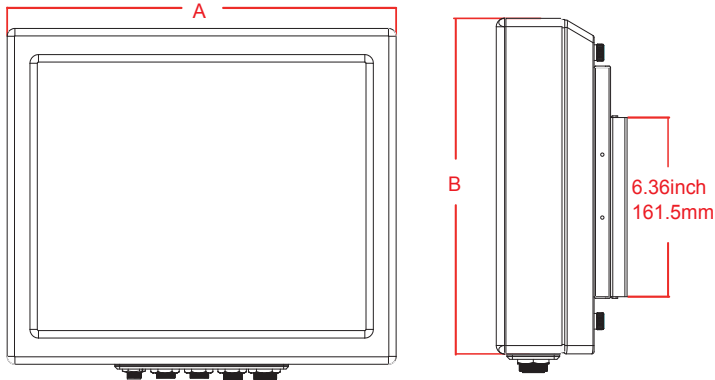

Wall Mount Bracket Assembly

ADM-5815AX / ADM-5817AX / ADM-5819AX
XWM-001

ARP-5500AX/ADM-5800AX
Wall Mount Bracket Assembly

	ADM-5815 AX	ADM-5817 AX	ADM-5819 AX
A	14.50inch / 368.5mm	15.87inch / 403.3mm	17.79inch / 452.1mm
B	11.79inch / 299.6mm	13.45inch / 341.8mm	14.59inch / 370.8mm
C	4.68inch / 119.0mm	4.95inch / 125.8mm	4.99inch / 126.8mm

	ADM-5815 AX	ADM-5817 AX	ADM-5819 AX
A	16.79 inch / 426.4 mm	18.09 inch / 459.4 mm	19.86 inch / 504.4 mm
B	15.30 inch / 388.6 mm	16.92 inch / 429.7 mm	18.05 inch / 458.5 mm
C	14.64 inch / 371.8 mm	16.26 inch / 412.9 mm	17.39 inch / 441.8 mm
D	4.41 inch / 112.0 mm	4.68 inch / 118.8 mm	4.72 inch / 119.8 mm
E	2.99 inch / 76.0 mm	2.99 inch / 76.0 mm	2.99 inch / 76.0 mm
F	16.00 inch / 406.4 mm	17.30 inch / 439.4 mm	19.07 inch / 484.4 mm