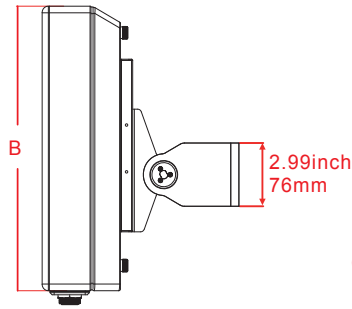

### ADM-5815AX / ADM-5817AX / ADM-5819AX Pedestal Mount Bracket Assembly

**XTM-001**

 ARP-5500AX/ADM-5800AX  
 Pedestal Mount Bracket Assembly

	ADM-5815 AX	ADM-5817 AX	ADM-5819 AX
A	14.51inch / 368.5mm	15.88inch / 403.3mm	17.80inch / 452.1mm
B	11.80inch / 299.6mm	13.46inch / 341.8mm	14.60inch / 370.8mm
C	9.21inch / 234.0mm	9.48inch / 240.8mm	9.52inch / 241.8mm

### ADM-5815AX / ADM-5817AX / ADM-5819AX VESA Mount Bracket Assembly

**XVM-001**

 ARP-5500AX/ADM-5800AX  
 VESA Mount Bracket Assembly

	ADM-5815 AX	ADM-5817 AX	ADM-5819 AX
A	14.51inch / 368.5mm	15.88inch / 403.3mm	17.80inch / 452.1mm
B	11.80inch / 299.6mm	13.46inch / 341.8mm	14.60inch / 370.8mm
C	4.69inch / 119.0mm	4.95inch / 125.8mm	4.99inch / 126.8mm