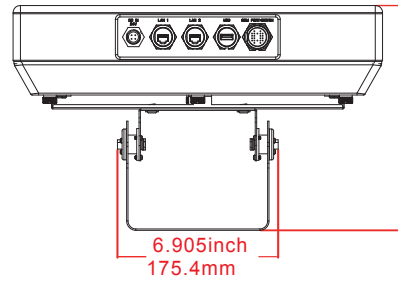

### ADM-5815AX / ADM-5817AX / ADM-5819AX Pedestal Mount Bracket Assembly

**XTM-001**

 ARP-5500AX/ADM-5800AX  
 Pedestal Mount Bracket Assembly

	ADM-5815 AX	ADM-5817 AX	ADM-5819 AX
A	14.51inch / 368.5mm	15.88inch / 403.3mm	17.80inch / 452.1mm
B	11.80inch / 299.6mm	13.46inch / 341.8mm	14.60inch / 370.8mm
C	9.21inch / 234.0mm	9.48inch / 240.8mm	9.52inch / 241.8mm

### ADM-5815AX / ADM-5817AX / ADM-5819AX VESA Mount Bracket Assembly

**XVM-001**

 ARP-5500AX/ADM-5800AX  
 VESA Mount Bracket Assembly

	ADM-5815 AX	ADM-5817 AX	ADM-5819 AX
A	14.51inch / 368.5mm	15.88inch / 403.3mm	17.80inch / 452.1mm
B	11.80inch / 299.6mm	13.46inch / 341.8mm	14.60inch / 370.8mm
C	4.69inch / 119.0mm	4.95inch / 125.8mm	4.99inch / 126.8mm