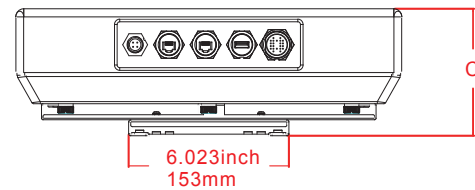

### ADM-5815AX / ADM-5817AX / ADM-5819AX Pedestal Mount Bracket Assembly

**XTM-001**

 ARP-5500AX/ADM-5800AX  
 Pedestal Mount Bracket Assembly

	ADM-5815 AX	ADM-5817 AX	ADM-5819 AX
A	14.51inch / 368.5mm	15.88inch / 403.3mm	17.80inch / 452.1mm
B	11.80inch / 299.6mm	13.46inch / 341.8mm	14.60inch / 370.8mm
C	9.21inch / 234.0mm	9.48inch / 240.8mm	9.52inch / 241.8mm

### ADM-5815AX / ADM-5817AX / ADM-5819AX VESA Mount Bracket Assembly

**XVM-001**

 ARP-5500AX/ADM-5800AX  
 VESA Mount Bracket Assembly

	ADM-5815 AX	ADM-5817 AX	ADM-5819 AX
A	14.51inch / 368.5mm	15.88inch / 403.3mm	17.80inch / 452.1mm
B	11.80inch / 299.6mm	13.46inch / 341.8mm	14.60inch / 370.8mm
C	4.69inch / 119.0mm	4.95inch / 125.8mm	4.99inch / 126.8mm