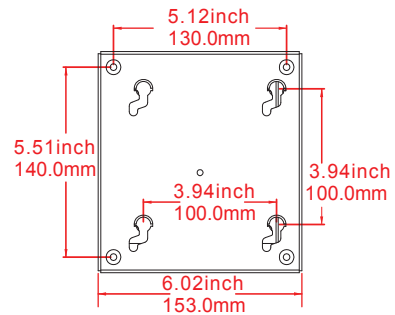

### ADM-5815AX / ADM-5817AX / ADM-5819AX Pedestal Mount Bracket Assembly

**XTM-001**

 ARP-5500AX/ADM-5800AX  
 Pedestal Mount Bracket Assembly

	ADM-5815 AX	ADM-5817 AX	ADM-5819 AX
A	14.51inch / 368.5mm	15.88inch / 403.3mm	17.80inch / 452.1mm
B	11.80inch / 299.6mm	13.46inch / 341.8mm	14.60inch / 370.8mm
C	9.21inch / 234.0mm	9.48inch / 240.8mm	9.52inch / 241.8mm

### ADM-5815AX / ADM-5817AX / ADM-5819AX VESA Mount Bracket Assembly

**XVM-001**

 ARP-5500AX/ADM-5800AX  
 VESA Mount Bracket Assembly

	ADM-5815 AX	ADM-5817 AX	ADM-5819 AX
A	14.51inch / 368.5mm	15.88inch / 403.3mm	17.80inch / 452.1mm
B	11.80inch / 299.6mm	13.46inch / 341.8mm	14.60inch / 370.8mm
C	4.69inch / 119.0mm	4.95inch / 125.8mm	4.99inch / 126.8mm