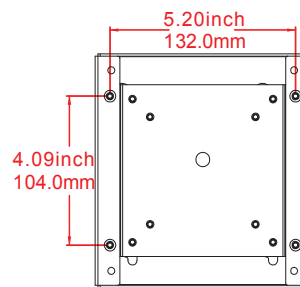

### ADM-5815AX / ADM-5817AX / ADM-5819AX Pedestal Mount Bracket Assembly

**XTM-001**

 ARP-5500AX/ADM-5800AX  
 Pedestal Mount Bracket Assembly

	ADM-5815 AX	ADM-5817 AX	ADM-5819 AX
A	14.51inch / 368.5mm	15.88inch / 403.3mm	17.80inch / 452.1mm
B	11.80inch / 299.6mm	13.46inch / 341.8mm	14.60inch / 370.8mm
C	9.21inch / 234.0mm	9.48inch / 240.8mm	9.52inch / 241.8mm

### ADM-5815AX / ADM-5817AX / ADM-5819AX VESA Mount Bracket Assembly

**XVM-001**

 ARP-5500AX/ADM-5800AX  
 VESA Mount Bracket Assembly

	ADM-5815 AX	ADM-5817 AX	ADM-5819 AX
A	14.51inch / 368.5mm	15.88inch / 403.3mm	17.80inch / 452.1mm
B	11.80inch / 299.6mm	13.46inch / 341.8mm	14.60inch / 370.8mm
C	4.69inch / 119.0mm	4.95inch / 125.8mm	4.99inch / 126.8mm