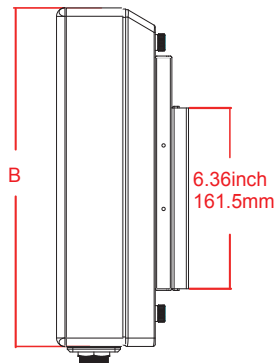

### ADM-5815AX / ADM-5817AX / ADM-5819AX Pedestal Mount Bracket Assembly

**XTM-001**

 ARP-5500AX/ADM-5800AX  
 Pedestal Mount Bracket Assembly

	ADM-5815 AX	ADM-5817 AX	ADM-5819 AX
A	14.51inch / 368.5mm	15.88inch / 403.3mm	17.80inch / 452.1mm
B	11.80inch / 299.6mm	13.46inch / 341.8mm	14.60inch / 370.8mm
C	9.21inch / 234.0mm	9.48inch / 240.8mm	9.52inch / 241.8mm

### ADM-5815AX / ADM-5817AX / ADM-5819AX VESA Mount Bracket Assembly

**XVM-001**

 ARP-5500AX/ADM-5800AX  
 VESA Mount Bracket Assembly

	ADM-5815 AX	ADM-5817 AX	ADM-5819 AX
A	14.51inch / 368.5mm	15.88inch / 403.3mm	17.80inch / 452.1mm
B	11.80inch / 299.6mm	13.46inch / 341.8mm	14.60inch / 370.8mm
C	4.69inch / 119.0mm	4.95inch / 125.8mm	4.99inch / 126.8mm