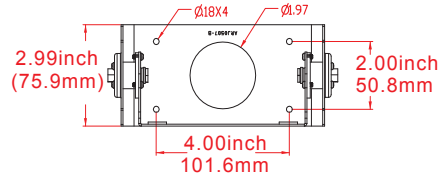

### ADM-5815AX / ADM-5817AX / ADM-5819AX Pedestal Mount Bracket Assembly

**XTM-001**

 ARP-5500AX/ADM-5800AX  
 Pedestal Mount Bracket Assembly

	ADM-5815 AX	ADM-5817 AX	ADM-5819 AX
A	14.51inch / 368.5mm	15.88inch / 403.3mm	17.80inch / 452.1mm
B	11.80inch / 299.6mm	13.46inch / 341.8mm	14.60inch / 370.8mm
C	9.21inch / 234.0mm	9.48inch / 240.8mm	9.52inch / 241.8mm

### ADM-5815AX / ADM-5817AX / ADM-5819AX VESA Mount Bracket Assembly

**XVM-001**

 ARP-5500AX/ADM-5800AX  
 VESA Mount Bracket Assembly

	ADM-5815 AX	ADM-5817 AX	ADM-5819 AX
A	14.51inch / 368.5mm	15.88inch / 403.3mm	17.80inch / 452.1mm
B	11.80inch / 299.6mm	13.46inch / 341.8mm	14.60inch / 370.8mm
C	4.69inch / 119.0mm	4.95inch / 125.8mm	4.99inch / 126.8mm