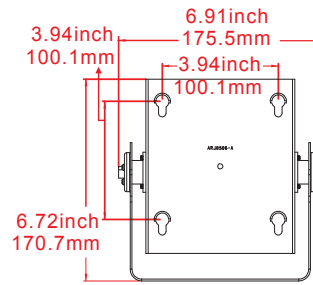

### ADM-5815AX / ADM-5817AX / ADM-5819AX Pedestal Mount Bracket Assembly

**XTM-001**

 ARP-5500AX/ADM-5800AX  
 Pedestal Mount Bracket Assembly

	ADM-5815 AX	ADM-5817 AX	ADM-5819 AX
A	14.51inch / 368.5mm	15.88inch / 403.3mm	17.80inch / 452.1mm
B	11.80inch / 299.6mm	13.46inch / 341.8mm	14.60inch / 370.8mm
C	9.21inch / 234.0mm	9.48inch / 240.8mm	9.52inch / 241.8mm

### ADM-5815AX / ADM-5817AX / ADM-5819AX VESA Mount Bracket Assembly

**XVM-001**

 ARP-5500AX/ADM-5800AX  
 VESA Mount Bracket Assembly

	ADM-5815 AX	ADM-5817 AX	ADM-5819 AX
A	14.51inch / 368.5mm	15.88inch / 403.3mm	17.80inch / 452.1mm
B	11.80inch / 299.6mm	13.46inch / 341.8mm	14.60inch / 370.8mm
C	4.69inch / 119.0mm	4.95inch / 125.8mm	4.99inch / 126.8mm