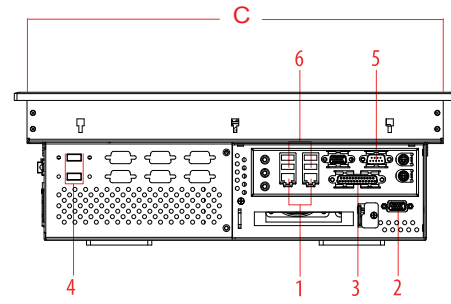

### ARP-1715BP Series Line Drawing

#### ARP-1715 BP-108Q

- 1 = RJ-45 Ethernet Ports
- 2 = VGA in
- 3 = Parallel Port
- 4 = USB
- 5 = RS-232
- 6 = USB

#### ARP-1715 BP-202Q

- 1 = RJ-45 Ethernet Ports
- 2 = VGA in
- 3 = Parallel Port
- 4 = RS-232
- 5 = USB

#### ARP-1715 BP-304Q

- 1 = RJ-45 Ethernet Ports
- 2 = VGA in
- 3 = Parallel Port
- 4 = USB
- 5 = RS-232
- 6 = USB

	ARP-1715 BP-108Q	ARP-1715 BP-202Q	ARP-1715 BP-304Q
A	16.51inch / 419.4mm	16.51inch / 419.4mm	16.51inch / 419.4mm
B	11.80inch / 299.7mm	11.80inch / 299.7mm	11.80inch / 299.7mm
C	15.56inch / 395.2mm	15.56inch / 395.2mm	15.56inch / 395.2mm
D	10.93inch / 277.6mm	10.93inch / 277.6mm	10.93inch / 277.6mm
E	5.61inch / 142.5mm	6.21inch / 157.7mm	7.84inch / 199.0mm