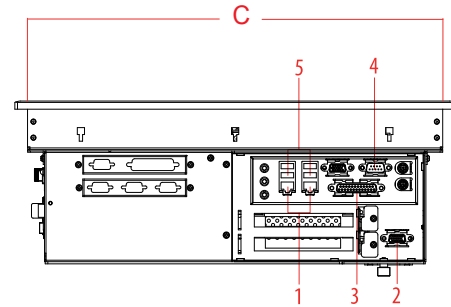

### ARP-1715BP Series Line Drawing

#### ARP-1715 BP-108Q

- 1 = RJ-45 Ethernet Ports
- 2 = VGA in
- 3 = Parallel Port
- 4 = USB
- 5 = RS-232
- 6 = USB

#### ARP-1715 BP-202Q

- 1 = RJ-45 Ethernet Ports
- 2 = VGA in
- 3 = Parallel Port
- 4 = RS-232
- 5 = USB

#### ARP-1715 BP-304Q

- 1 = RJ-45 Ethernet Ports
- 2 = VGA in
- 3 = Parallel Port
- 4 = USB
- 5 = RS-232
- 6 = USB

	ARP-1715 BP-108Q	ARP-1715 BP-202Q	ARP-1715 BP-304Q
A	16.51inch / 419.4mm	16.51inch / 419.4mm	16.51inch / 419.4mm
B	11.80inch / 299.7mm	11.80inch / 299.7mm	11.80inch / 299.7mm
C	15.56inch / 395.2mm	15.56inch / 395.2mm	15.56inch / 395.2mm
D	10.93inch / 277.6mm	10.93inch / 277.6mm	10.93inch / 277.6mm
E	5.61inch / 142.5mm	6.21inch / 157.7mm	7.84inch / 199.0mm