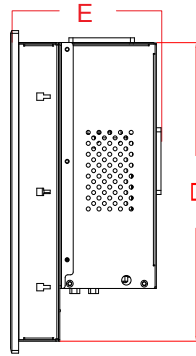

### ARP-1715BP Series Line Drawing

#### ARP-1715 BP-108Q

- 1 = RJ-45 Ethernet Ports
- 2 = VGA in
- 3 = Parallel Port
- 4 = USB
- 5 = RS-232
- 6 = USB

#### ARP-1715 BP-202Q

- 1 = RJ-45 Ethernet Ports
- 2 = VGA in
- 3 = Parallel Port
- 4 = RS-232
- 5 = USB

#### ARP-1715 BP-304Q

- 1 = RJ-45 Ethernet Ports
- 2 = VGA in
- 3 = Parallel Port
- 4 = USB
- 5 = RS-232
- 6 = USB

	ARP-1715 BP-108Q	ARP-1715 BP-202Q	ARP-1715 BP-304Q
A	16.51inch / 419.4mm	16.51inch / 419.4mm	16.51inch / 419.4mm
B	11.80inch / 299.7mm	11.80inch / 299.7mm	11.80inch / 299.7mm
C	15.56inch / 395.2mm	15.56inch / 395.2mm	15.56inch / 395.2mm
D	10.93inch / 277.6mm	10.93inch / 277.6mm	10.93inch / 277.6mm
E	5.61inch / 142.5mm	6.21inch / 157.7mm	7.84inch / 199.0mm