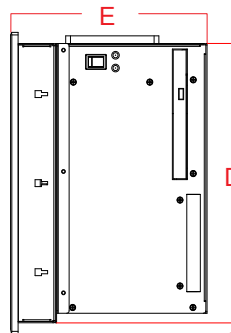

#### ARP-1715 BP-108Q

- 1 = RJ-45 Ethernet Ports
- 2 = VGA in
- 3 = Parallel Port
- 4 = USB
- 5 = RS-232
- 6 = USB

#### ARP-1715 BP-304Q

- 1 = RJ-45 Ethernet Ports
- 2 = VGA in
- 3 = Parallel Port
- 4 = USB
- 5 = RS-232
- 6 = USB

	ARP-1715 BP-108Q	ARP-1715 BP-202Q	ARP-1715 BP-304Q
A	16.51inch / 419.4mm	16.51inch / 419.4mm	16.51inch / 419.4mm
B	11.80inch / 299.7mm	11.80inch / 299.7mm	11.80inch / 299.7mm
C	15.56inch / 395.2mm	15.56inch / 395.2mm	15.56inch / 395.2mm
D	10.93inch / 277.6mm	10.93inch / 277.6mm	10.93inch / 277.6mm
E	5.61inch / 142.5mm	6.21inch / 157.7mm	7.84inch / 199.0mm