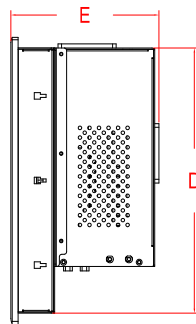

### ARP-1715BP Series Line Drawing

#### ARP-1715 BP-108Q

- 1 = RJ-45 Ethernet Ports
- 2 = VGA in
- 3 = Parallel Port
- 4 = USB
- 5 = RS-232
- 6 = USB

#### ARP-1715 BP-202Q

- 1 = RJ-45 Ethernet Ports
- 2 = VGA in
- 3 = Parallel Port
- 4 = RS-232
- 5 = USB

#### ARP-1715 BP-304Q

- 1 = RJ-45 Ethernet Ports
- 2 = VGA in
- 3 = Parallel Port
- 4 = USB
- 5 = RS-232
- 6 = USB

	ARP-1715 BP-108Q	ARP-1715 BP-202Q	ARP-1715 BP-304Q
A	16.51inch / 419.4mm	16.51inch / 419.4mm	16.51inch / 419.4mm
B	11.80inch / 299.7mm	11.80inch / 299.7mm	11.80inch / 299.7mm
C	15.56inch / 395.2mm	15.56inch / 395.2mm	15.56inch / 395.2mm
D	10.93inch / 277.6mm	10.93inch / 277.6mm	10.93inch / 277.6mm
E	5.61inch / 142.5mm	6.21inch / 157.7mm	7.84inch / 199.0mm