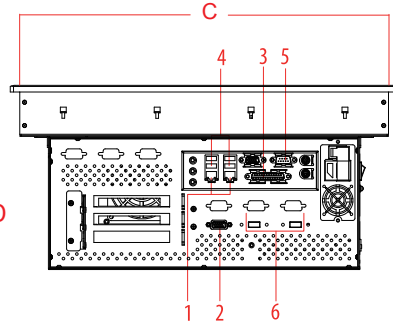

#### ARP-1715 BP-108Q

- 1 = RJ-45 Ethernet Ports
- 2 = VGA in
- 3 = Parallel Port
- 4 = USB
- 5 = RS-232
- 6 = USB

#### ARP-1715 BP-202Q

- 1 = RJ-45 Ethernet Ports
- 2 = VGA in
- 3 = Parallel Port
- 4 = RS-232
- 5 = USB

#### ARP-1715 BP-304Q

- 1 = RJ-45 Ethernet Ports
- 2 = VGA in
- 3 = Parallel Port
- 4 = USB
- 5 = RS-232
- 6 = USB

	ARP-1715 BP-108Q	ARP-1715 BP-202Q	ARP-1715 BP-304Q
A	16.51inch / 419.4mm	16.51inch / 419.4mm	16.51inch / 419.4mm
B	11.80inch / 299.7mm	11.80inch / 299.7mm	11.80inch / 299.7mm
C	15.56inch / 395.2mm	15.56inch / 395.2mm	15.56inch / 395.2mm
D	10.93inch / 277.6mm	10.93inch / 277.6mm	10.93inch / 277.6mm
E	5.61inch / 142.5mm	6.21inch / 157.7mm	7.84inch / 199.0mm