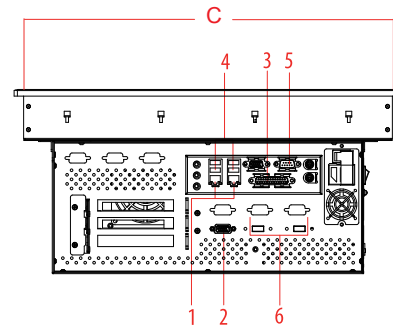

#### ARP-1717 AP-108Q

- 1 = RJ-45 Ethernet Ports
- 2 = VGA in
- 3 = Parallel Port
- 4 = USB
- 5 = RS-232
- 6 = USB

#### ARP-1717 AP-202Q

- 1 = RJ-45 Ethernet Ports
- 2 = VGA in
- 3 = Parallel Port
- 4 = RS-232
- 5 = USB

#### ARP-1717 AP-304Q

- 1 = RJ-45 Ethernet Ports
- 2 = VGA in
- 3 = Parallel Port
- 4 = USB
- 5 = RS-232
- 6 = USB

	ARP-1717 AP-108Q	ARP-1717 AP-202Q	ARP-1717 AP-304Q
A	17.80inch / 452.1mm	17.80inch / 452.2mm	17.80inch / 452.2mm
B	13.51inch / 343.2mm	13.51inch / 343.2mm	13.51inch / 343.2mm
C	16.93inch / 430.0mm	16.93inch / 430.0mm	16.93inch / 430.0mm
D	12.64inch / 321.1mm	12.64inch / 321.1mm	12.64inch / 321.1mm
E	6.07inch / 154.2mm	6.67 inch / 169.5mm	8.30inch / 210.8mm