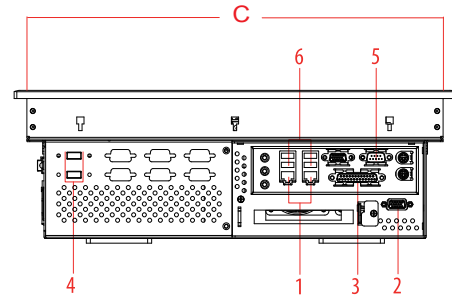

### ARP-1717AP Series Line Drawing

#### ARP-1717 AP-108Q

- 1 = RJ-45 Ethernet Ports
- 2 = VGA in
- 3 = Parallel Port
- 4 = USB
- 5 = RS-232
- 6 = USB

#### ARP-1717 AP-202Q

- 1 = RJ-45 Ethernet Ports
- 2 = VGA in
- 3 = Parallel Port
- 4 = RS-232
- 5 = USB

#### ARP-1717 AP-304Q

- 1 = RJ-45 Ethernet Ports
- 2 = VGA in
- 3 = Parallel Port
- 4 = USB
- 5 = RS-232
- 6 = USB

	ARP-1717 AP-108Q	ARP-1717 AP-202Q	ARP-1717 AP-304Q
A	17.80inch / 452.1mm	17.80inch / 452.2mm	17.80inch / 452.2mm
B	13.51inch / 343.2mm	13.51inch / 343.2mm	13.51inch / 343.2mm
C	16.93inch / 430.0mm	16.93inch / 430.0mm	16.93inch / 430.0mm
D	12.64inch / 321.1mm	12.64inch / 321.1mm	12.64inch / 321.1mm
E	6.07inch / 154.2mm	6.67 inch / 169.5mm	8.30inch / 210.8mm