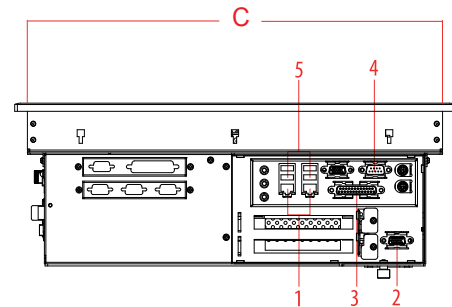

### ARP-1717AP Series Line Drawing

#### ARP-1717 AP-108Q

- 1 = RJ-45 Ethernet Ports
- 2 = VGA in
- 3 = Parallel Port
- 4 = USB
- 5 = RS-232
- 6 = USB

#### ARP-1717 AP-202Q

- 1 = RJ-45 Ethernet Ports
- 2 = VGA in
- 3 = Parallel Port
- 4 = RS-232
- 5 = USB

#### ARP-1717 AP-304Q

- 1 = RJ-45 Ethernet Ports
- 2 = VGA in
- 3 = Parallel Port
- 4 = USB
- 5 = RS-232
- 6 = USB

	ARP-1717 AP-108Q	ARP-1717 AP-202Q	ARP-1717 AP-304Q
A	17.80inch / 452.1mm	17.80inch / 452.2mm	17.80inch / 452.2mm
B	13.51inch / 343.2mm	13.51inch / 343.2mm	13.51inch / 343.2mm
C	16.93inch / 430.0mm	16.93inch / 430.0mm	16.93inch / 430.0mm
D	12.64inch / 321.1mm	12.64inch / 321.1mm	12.64inch / 321.1mm
E	6.07inch / 154.2mm	6.67 inch / 169.5mm	8.30inch / 210.8mm