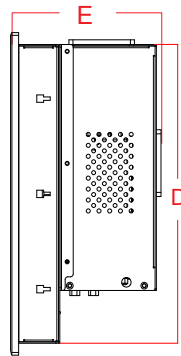

### ARP-1717AP Series Line Drawing

#### ARP-1717 AP-108Q

- 1 = RJ-45 Ethernet Ports
- 2 = VGA in
- 3 = Parallel Port
- 4 = USB
- 5 = RS-232
- 6 = USB

#### ARP-1717 AP-202Q

- 1 = RJ-45 Ethernet Ports
- 2 = VGA in
- 3 = Parallel Port
- 4 = RS-232
- 5 = USB

#### ARP-1717 AP-304Q

- 1 = RJ-45 Ethernet Ports
- 2 = VGA in
- 3 = Parallel Port
- 4 = USB
- 5 = RS-232
- 6 = USB

	ARP-1717 AP-108Q	ARP-1717 AP-202Q	ARP-1717 AP-304Q
A	17.80inch / 452.1mm	17.80inch / 452.2mm	17.80inch / 452.2mm
B	13.51inch / 343.2mm	13.51inch / 343.2mm	13.51inch / 343.2mm
C	16.93inch / 430.0mm	16.93inch / 430.0mm	16.93inch / 430.0mm
D	12.64inch / 321.1mm	12.64inch / 321.1mm	12.64inch / 321.1mm
E	6.07inch / 154.2mm	6.67 inch / 169.5mm	8.30inch / 210.8mm