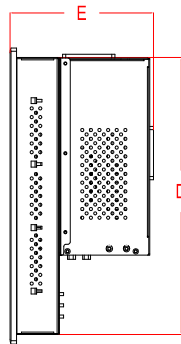

### ARP-1717AP Series Line Drawing

#### ARP-1717 AP-108Q

- 1 = RJ-45 Ethernet Ports
- 2 = VGA in
- 3 = Parallel Port
- 4 = USB
- 5 = RS-232
- 6 = USB

#### ARP-1717 AP-202Q

- 1 = RJ-45 Ethernet Ports
- 2 = VGA in
- 3 = Parallel Port
- 4 = RS-232
- 5 = USB

#### ARP-1717 AP-304Q

- 1 = RJ-45 Ethernet Ports
- 2 = VGA in
- 3 = Parallel Port
- 4 = USB
- 5 = RS-232
- 6 = USB

	ARP-1717 AP-108Q	ARP-1717 AP-202Q	ARP-1717 AP-304Q
A	17.80inch / 452.1mm	17.80inch / 452.2mm	17.80inch / 452.2mm
B	13.51inch / 343.2mm	13.51inch / 343.2mm	13.51inch / 343.2mm
C	16.93inch / 430.0mm	16.93inch / 430.0mm	16.93inch / 430.0mm
D	12.64inch / 321.1mm	12.64inch / 321.1mm	12.64inch / 321.1mm
E	6.07inch / 154.2mm	6.67 inch / 169.5mm	8.30inch / 210.8mm