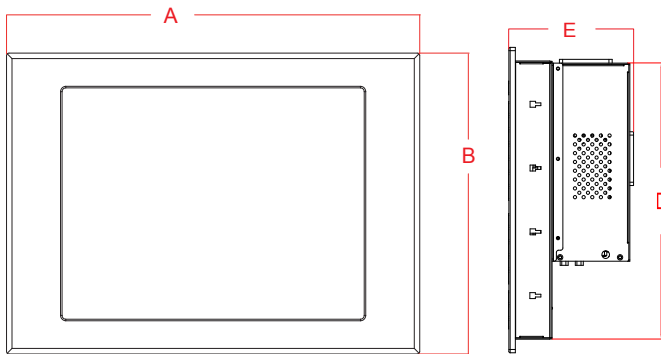

### ARP-1719AP Series Line Drawing

#### ARP-1719 AP-108Q

- 1 = RJ-45 Ethernet Ports
- 2 = VGA in
- 3 = Parallel Port
- 4 = USB
- 5 = RS-232
- 6 = USB

#### ARP-1719 AP-304Q

- 1 = RJ-45 Ethernet Ports
- 2 = VGA in
- 3 = Parallel Port
- 4 = USB
- 5 = RS-232
- 6 = USB

|   | ARP-1719 AP-108Q    | ARP-1719 AP-202Q    | ARP-1719 AP-304Q    |
|---|---------------------|---------------------|---------------------|
| A | 17.80inch / 452.1mm | 17.80inch / 452.1mm | 17.80inch / 452.1mm |
| B | 14.60inch / 370.8mm | 14.60inch / 370.8mm | 14.60inch / 370.8mm |
| C | 16.81inch / 427.0mm | 16.81inch / 427.0mm | 16.81inch / 427.0mm |
| D | 13.61inch / 345.7mm | 13.61inch / 345.7mm | 13.61inch / 345.7mm |
| E | 5.77inch / 146.6mm  | 6.37inch / 161.9mm  | 8.00inch / 203.2mm  |