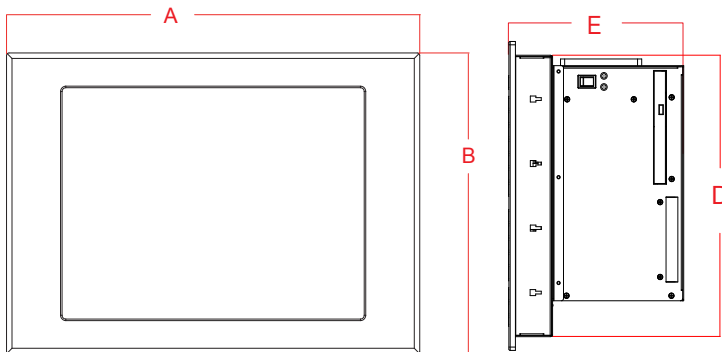

#### ARP-1719 AP-108Q

- 1 = RJ-45 Ethernet Ports
- 2 = VGA in
- 3 = Parallel Port
- 4 = USB
- 5 = RS-232
- 6 = USB

#### ARP-1719 AP-304Q

- 1 = RJ-45 Ethernet Ports
- 2 = VGA in
- 3 = Parallel Port
- 4 = USB
- 5 = RS-232
- 6 = USB

|   | ARP-1719 AP-108Q    | ARP-1719 AP-202Q    | ARP-1719 AP-304Q    |
|---|---------------------|---------------------|---------------------|
| A | 17.80inch / 452.1mm | 17.80inch / 452.1mm | 17.80inch / 452.1mm |
| B | 14.60inch / 370.8mm | 14.60inch / 370.8mm | 14.60inch / 370.8mm |
| C | 16.81inch / 427.0mm | 16.81inch / 427.0mm | 16.81inch / 427.0mm |
| D | 13.61inch / 345.7mm | 13.61inch / 345.7mm | 13.61inch / 345.7mm |
| E | 5.77inch / 146.6mm  | 6.37inch / 161.9mm  | 8.00inch / 203.2mm  |