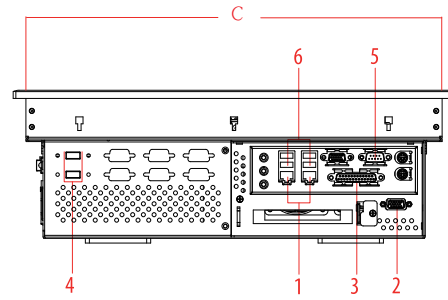

### ARP-1719AP Series Line Drawing

#### ARP-1719 AP-108Q

- 1 = RJ-45 Ethernet Ports
- 2 = VGA in
- 3 = Parallel Port
- 4 = USB
- 5 = RS-232
- 6 = USB

#### ARP-1719 AP-202Q

- 1 = RJ-45 Ethernet Ports
- 2 = VGA in
- 3 = Parallel Port
- 4 = RS-232
- 5 = USB

#### ARP-1719 AP-304Q

- 1 = RJ-45 Ethernet Ports
- 2 = VGA in
- 3 = Parallel Port
- 4 = USB
- 5 = RS-232
- 6 = USB

|   | ARP-1719 AP-108Q    | ARP-1719 AP-202Q    | ARP-1719 AP-304Q    |
|---|---------------------|---------------------|---------------------|
| A | 17.80inch / 452.1mm | 17.80inch / 452.1mm | 17.80inch / 452.1mm |
| B | 14.60inch / 370.8mm | 14.60inch / 370.8mm | 14.60inch / 370.8mm |
| C | 16.81inch / 427.0mm | 16.81inch / 427.0mm | 16.81inch / 427.0mm |
| D | 13.61inch / 345.7mm | 13.61inch / 345.7mm | 13.61inch / 345.7mm |
| E | 5.77inch / 146.6mm  | 6.37inch / 161.9mm  | 8.00inch / 203.2mm  |