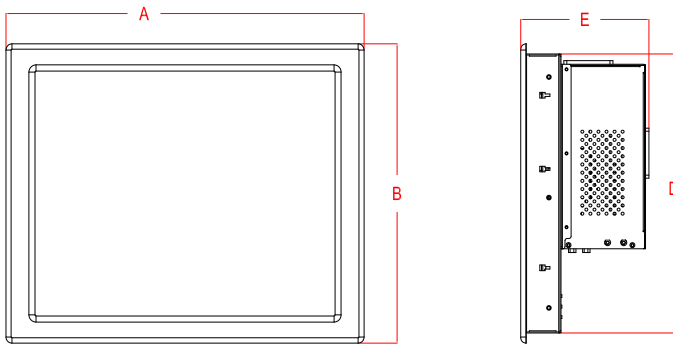

ARP-1719 AP-202Q

- 1 = RJ-45 Ethernet Ports
- 2 = VGA in
- 3 = Parallel Port
- 4 = RS-232
- 5 = USB