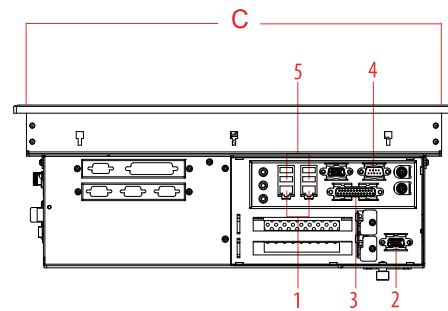

### ARP-1719AP Series Line Drawing

#### ARP-1719 AP-108Q

- 1 = RJ-45 Ethernet Ports
- 2 = VGA in
- 3 = Parallel Port
- 4 = USB
- 5 = RS-232
- 6 = USB

#### ARP-1719 AP-202Q

- 1 = RJ-45 Ethernet Ports
- 2 = VGA in
- 3 = Parallel Port
- 4 = RS-232
- 5 = USB

#### ARP-1719 AP-304Q

- 1 = RJ-45 Ethernet Ports
- 2 = VGA in
- 3 = Parallel Port
- 4 = USB
- 5 = RS-232
- 6 = USB

|   | ARP-1719 AP-108Q    | ARP-1719 AP-202Q    | ARP-1719 AP-304Q    |
|---|---------------------|---------------------|---------------------|
| A | 17.80inch / 452.1mm | 17.80inch / 452.1mm | 17.80inch / 452.1mm |
| B | 14.60inch / 370.8mm | 14.60inch / 370.8mm | 14.60inch / 370.8mm |
| C | 16.81inch / 427.0mm | 16.81inch / 427.0mm | 16.81inch / 427.0mm |
| D | 13.61inch / 345.7mm | 13.61inch / 345.7mm | 13.61inch / 345.7mm |
| E | 5.77inch / 146.6mm  | 6.37inch / 161.9mm  | 8.00inch / 203.2mm  |