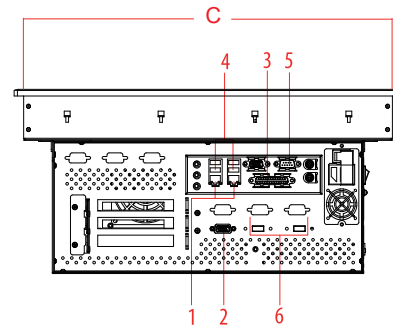

#### ARP-1719 AP-108Q

- 1 = RJ-45 Ethernet Ports
- 2 = VGA in
- 3 = Parallel Port
- 4 = USB
- 5 = RS-232
- 6 = USB

#### ARP-1719 AP-202Q

- 1 = RJ-45 Ethernet Ports
- 2 = VGA in
- 3 = Parallel Port
- 4 = RS-232
- 5 = USB

#### ARP-1719 AP-304Q

- 1 = RJ-45 Ethernet Ports
- 2 = VGA in
- 3 = Parallel Port
- 4 = USB
- 5 = RS-232
- 6 = USB

|   | ARP-1719 AP-108Q    | ARP-1719 AP-202Q    | ARP-1719 AP-304Q    |
|---|---------------------|---------------------|---------------------|
| A | 17.80inch / 452.1mm | 17.80inch / 452.1mm | 17.80inch / 452.1mm |
| B | 14.60inch / 370.8mm | 14.60inch / 370.8mm | 14.60inch / 370.8mm |
| C | 16.81inch / 427.0mm | 16.81inch / 427.0mm | 16.81inch / 427.0mm |
| D | 13.61inch / 345.7mm | 13.61inch / 345.7mm | 13.61inch / 345.7mm |
| E | 5.77inch / 146.6mm  | 6.37inch / 161.9mm  | 8.00inch / 203.2mm  |