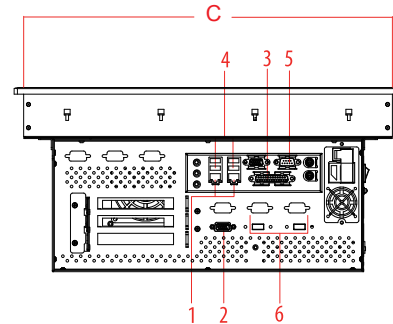

#### ARP-1720 AP-108Q

- 1 = RJ-45 Ethernet Ports
- 2 = VGA in
- 3 = Parallel Port
- 4 = USB
- 5 = RS-232
- 6 = USB

#### ARP-1720 AP-202Q

- 1 = RJ-45 Ethernet Ports
- 2 = VGA in
- 3 = Parallel Port
- 4 = RS-232
- 5 = USB

#### ARP-1720 AP-304Q

- 1 = RJ-45 Ethernet Ports
- 2 = VGA in
- 3 = Parallel Port
- 4 = USB
- 5 = RS-232
- 6 = USB

	ARP-1720 AP-108A	ARP-1720 AP-202A	ARP-1720 AP-304A
A	19.00inch / 482.6mm	19.00inch / 482.6mm	19.00inch / 482.6mm
B	15.70inch / 398.8mm	15.70inch / 398.8mm	15.70inch / 398.8mm
C	17.30inch / 439.4mm	17.3inch / 439.4mm	17.3inch / 439.4mm
D	14.60inch / 370.8mm	14.6inch / 370.8mm	14.6inch / 370.8mm
E	6.19inch / 157.3mm	6.79inch / 172.5mm	8.42inch / 213.9mm