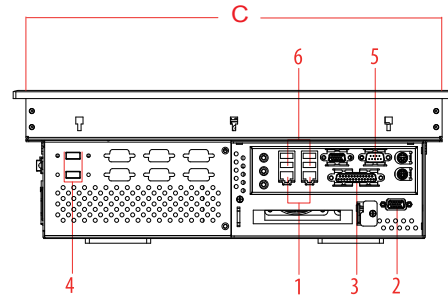

### ARP-1720AP Series Line Drawing

#### ARP-1720 AP-108Q

- 1 = RJ-45 Ethernet Ports
- 2 = VGA in
- 3 = Parallel Port
- 4 = USB
- 5 = RS-232
- 6 = USB

#### ARP-1720 AP-202Q

- 1 = RJ-45 Ethernet Ports
- 2 = VGA in
- 3 = Parallel Port
- 4 = RS-232
- 5 = USB

#### ARP-1720 AP-304Q

- 1 = RJ-45 Ethernet Ports
- 2 = VGA in
- 3 = Parallel Port
- 4 = USB
- 5 = RS-232
- 6 = USB

	ARP-1720 AP-108A	ARP-1720 AP-202A	ARP-1720 AP-304A
A	19.00inch / 482.6mm	19.00inch / 482.6mm	19.00inch / 482.6mm
B	15.70inch / 398.8mm	15.70inch / 398.8mm	15.70inch / 398.8mm
C	17.30inch / 439.4mm	17.3inch / 439.4mm	17.3inch / 439.4mm
D	14.60inch / 370.8mm	14.6inch / 370.8mm	14.6inch / 370.8mm
E	6.19inch / 157.3mm	6.79inch / 172.5mm	8.42inch / 213.9mm