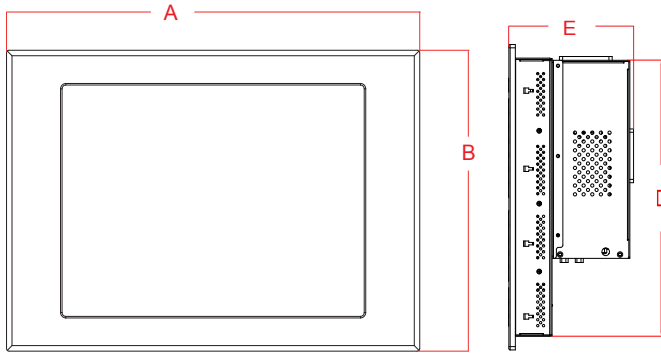

### ARP-1720AP Series Line Drawing

#### ARP-1720 AP-108Q

- 1 = RJ-45 Ethernet Ports
- 2 = VGA in
- 3 = Parallel Port
- 4 = USB
- 5 = RS-232
- 6 = USB

#### ARP-1720 AP-304Q

- 1 = RJ-45 Ethernet Ports
- 2 = VGA in
- 3 = Parallel Port
- 4 = USB
- 5 = RS-232
- 6 = USB

	ARP-1720 AP-108A	ARP-1720 AP-202A	ARP-1720 AP-304A
A	19.00inch / 482.6mm	19.00inch / 482.6mm	19.00inch / 482.6mm
B	15.70inch / 398.8mm	15.70inch / 398.8mm	15.70inch / 398.8mm
C	17.30inch / 439.4mm	17.3inch / 439.4mm	17.3inch / 439.4mm
D	14.60inch / 370.8mm	14.6inch / 370.8mm	14.6inch / 370.8mm
E	6.19inch / 157.3mm	6.79inch / 172.5mm	8.42inch / 213.9mm