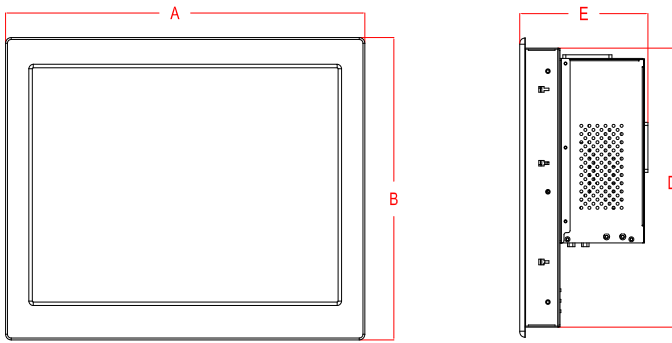

ARP-1720 AP-202Q

- 1 = RJ-45 Ethernet Ports
- 2 = VGA in
- 3 = Parallel Port
- 4 = RS-232
- 5 = USB