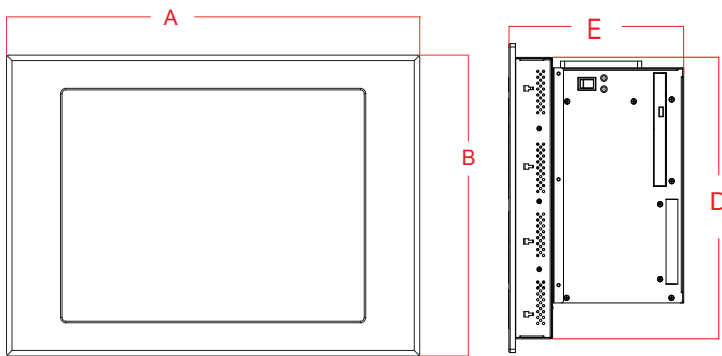

#### ARP-1720 AP-108Q

- 1 = RJ-45 Ethernet Ports
- 2 = VGA in
- 3 = Parallel Port
- 4 = USB
- 5 = RS-232
- 6 = USB

#### ARP-1720 AP-202Q

- 1 = RJ-45 Ethernet Ports
- 2 = VGA in
- 3 = Parallel Port
- 4 = RS-232
- 5 = USB

#### ARP-1720 AP-304Q

- 1 = RJ-45 Ethernet Ports
- 2 = VGA in
- 3 = Parallel Port
- 4 = USB
- 5 = RS-232
- 6 = USB

	ARP-1720 AP-108A	ARP-1720 AP-202A	ARP-1720 AP-304A
A	19.00inch / 482.6mm	19.00inch / 482.6mm	19.00inch / 482.6mm
B	15.70inch / 398.8mm	15.70inch / 398.8mm	15.70inch / 398.8mm
C	17.30inch / 439.4mm	17.3inch / 439.4mm	17.3inch / 439.4mm
D	14.60inch / 370.8mm	14.6inch / 370.8mm	14.6inch / 370.8mm
E	6.19inch / 157.3mm	6.79inch / 172.5mm	8.42inch / 213.9mm