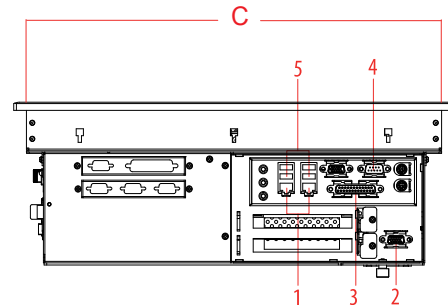

### ARP-1720AP Series Line Drawing

#### ARP-1720 AP-108Q

- 1 = RJ-45 Ethernet Ports
- 2 = VGA in
- 3 = Parallel Port
- 4 = USB
- 5 = RS-232
- 6 = USB

#### ARP-1720 AP-202Q

- 1 = RJ-45 Ethernet Ports
- 2 = VGA in
- 3 = Parallel Port
- 4 = RS-232
- 5 = USB

#### ARP-1720 AP-304Q

- 1 = RJ-45 Ethernet Ports
- 2 = VGA in
- 3 = Parallel Port
- 4 = USB
- 5 = RS-232
- 6 = USB

	ARP-1720 AP-108A	ARP-1720 AP-202A	ARP-1720 AP-304A
A	19.00inch / 482.6mm	19.00inch / 482.6mm	19.00inch / 482.6mm
B	15.70inch / 398.8mm	15.70inch / 398.8mm	15.70inch / 398.8mm
C	17.30inch / 439.4mm	17.3inch / 439.4mm	17.3inch / 439.4mm
D	14.60inch / 370.8mm	14.6inch / 370.8mm	14.6inch / 370.8mm
E	6.19inch / 157.3mm	6.79inch / 172.5mm	8.42inch / 213.9mm