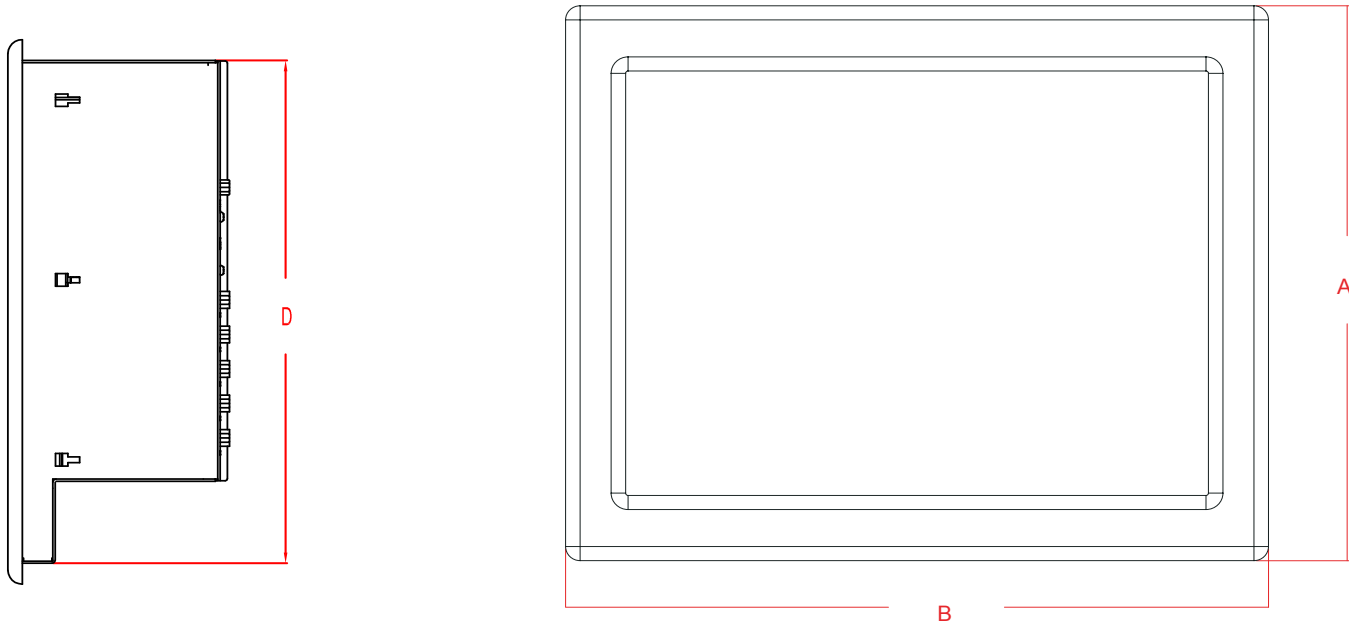

ARP-2200 Series Line Drawing

ARP 2200 A00 Series I/O

- 1 = PS2
- 2 = RS 232
- 3 = VGA
- 4 = USB
- 5 = Audio In/Out + Mic
- 6 = CD/DVD
- 7 = Parallel Port
- 8 = Ethernet Port

ARP 2200 D00 Series I/O

- 1 = PS2
- 2 = RS 232
- 3 = VGA
- 4 = USB
- 5 = Audio In/Out + Mic
- 6 = CD/DVD
- 7 = DVI
- 8 = Ethernet Port

	ARP-2215AP-A00-0xx	ARP-2215AP-A00-Bxx	ARP-2215AP-A00-Cxx
A	11.80 inch / 299.8 mm	12.50 inch / 317.5 mm	11.80 inch / 299.8 mm
B	14.51 inch / 368.6 mm	16.37 inch / 415.9 mm	16.51 inch / 419.4 mm
C	13.55 inch / 344.2 mm	15.45 inch / 392.5 mm	15.61 inch / 396.6 mm
D	10.90 inch / 276.8 mm	11.59 inch / 294.5 mm	10.93 inch / 277.7 mm
E	4.57 inch / 116.2 mm	4.58 inch / 116.3 mm	4.57 inch / 116.2 mm
F			
	ARP-2215AP-D00	ARP-2217AP-A00/D00	ARP-2219AP-A00/D00
A	11.80 inch / 299.8 mm	13.34 inch / 338.8 mm	14.60 inch / 370.8 mm
B	14.51 inch / 368.6 mm	15.88 inch / 403.4 mm	17.80 inch / 452.1 mm
C	13.55 inch / 344.2 mm	14.87 inch / 377.7 mm	16.80 inch / 426.8 mm
D	10.90 inch / 276.8 mm	12.31 inch / 312.6 mm	13.58 inch / 344.9 mm
E	4.57 inch / 116.2 mm	4.81 inch / 122.2 mm	4.77 inch / 121.2 mm
F			