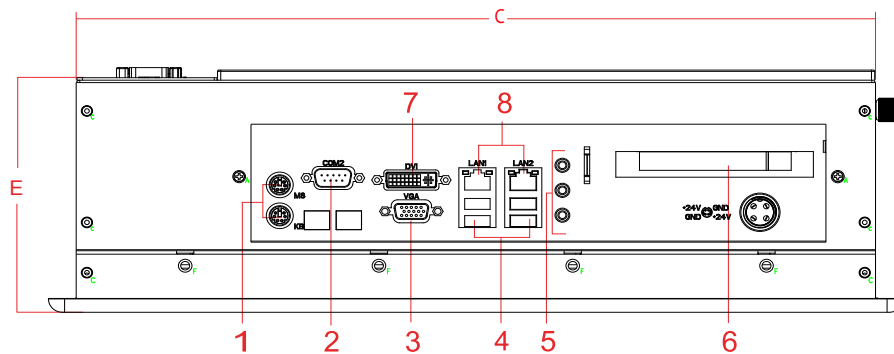

ARP-2200 Series Line Drawing

ARP 2200 A00 Series I/O

- 1 = PS2
- 2 = RS 232
- 3 = VGA
- 4 = USB
- 5 = Audio In/Out + Mic
- 6 = CD/DVD
- 7 = Parallel Port
- 8 = Ethernet Port

ARP 2200 D00 Series I/O

- 1 = PS2
- 2 = RS 232
- 3 = VGA
- 4 = USB
- 5 = Audio In/Out + Mic
- 6 = CD/DVD
- 7 = DVI
- 8 = Ethernet Port

	ARP-2215AP-A00-0xx	ARP-2215AP-A00-Bxx	ARP-2215AP-A00-Cxx
A	11.80 inch / 299.8 mm	12.50 inch / 317.5 mm	11.80 inch / 299.8 mm
B	14.51 inch / 368.6 mm	16.37 inch / 415.9 mm	16.51 inch / 419.4 mm
C	13.55 inch / 344.2 mm	15.45 inch / 392.5 mm	15.61 inch / 396.6 mm
D	10.90 inch / 276.8 mm	11.59 inch / 294.5 mm	10.93 inch / 277.7 mm
E	4.57 inch / 116.2 mm	4.58 inch / 116.3 mm	4.57 inch / 116.2 mm
F			
	ARP-2215AP-D00	ARP-2217AP-A00/D00	ARP-2219AP-A00/D00
A	11.80 inch / 299.8 mm	13.34 inch / 338.8 mm	14.60 inch / 370.8 mm
B	14.51 inch / 368.6 mm	15.88 inch / 403.4 mm	17.80 inch / 452.1 mm
C	13.55 inch / 344.2 mm	14.87 inch / 377.7 mm	16.80 inch / 426.8 mm
D	10.90 inch / 276.8 mm	12.31 inch / 312.6 mm	13.58 inch / 344.9 mm
E	4.57 inch / 116.2 mm	4.81 inch / 122.2 mm	4.77 inch / 121.2 mm
F			