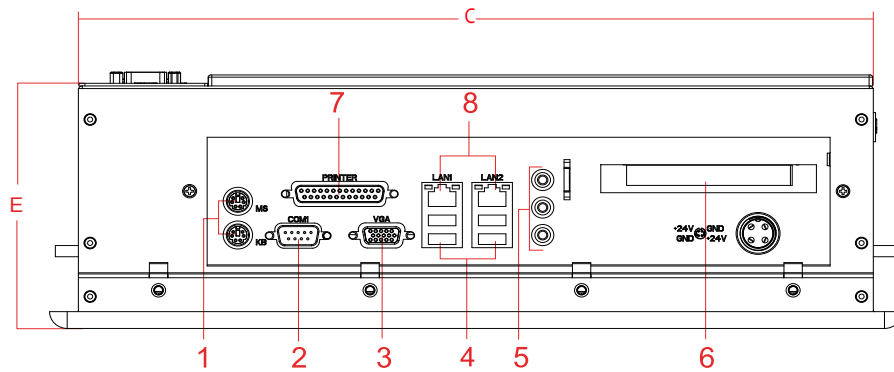

ARP-2200 Series Line Drawing

ARP 2200 A00 Series I/O

- 1 = PS2
- 2 = RS 232
- 3 = VGA
- 4 = USB
- 5 = Audio In/Out + Mic
- 6 = CD/DVD
- 7 = Parallel Port
- 8 = Ethernet Port

ARP 2200 D00 Series I/O

- 1 = PS2
- 2 = RS 232
- 3 = VGA
- 4 = USB
- 5 = Audio In/Out + Mic
- 6 = CD/DVD
- 7 = DVI
- 8 = Ethernet Port

	ARP-2215AP-A00-0xx	ARP-2215AP-A00-Bxx	ARP-2215AP-A00-Cxx
A	11.80 inch / 299.8 mm	12.50 inch / 317.5 mm	11.80 inch / 299.8 mm
B	14.51 inch / 368.6 mm	16.37 inch / 415.9 mm	16.51 inch / 419.4 mm
C	13.55 inch / 344.2 mm	15.45 inch / 392.5 mm	15.61 inch / 396.6 mm
D	10.90 inch / 276.8 mm	11.59 inch / 294.5 mm	10.93 inch / 277.7 mm
E	4.57 inch / 116.2 mm	4.58 inch / 116.3 mm	4.57 inch / 116.2 mm
F			
	ARP-2215AP-D00	ARP-2217AP-A00/D00	ARP-2219AP-A00/D00
A	11.80 inch / 299.8 mm	13.34 inch / 338.8 mm	14.60 inch / 370.8 mm
B	14.51 inch / 368.6 mm	15.88 inch / 403.4 mm	17.80 inch / 452.1 mm
C	13.55 inch / 344.2 mm	14.87 inch / 377.7 mm	16.80 inch / 426.8 mm
D	10.90 inch / 276.8 mm	12.31 inch / 312.6 mm	13.58 inch / 344.9 mm
E	4.57 inch / 116.2 mm	4.81 inch / 122.2 mm	4.77 inch / 121.2 mm
F			