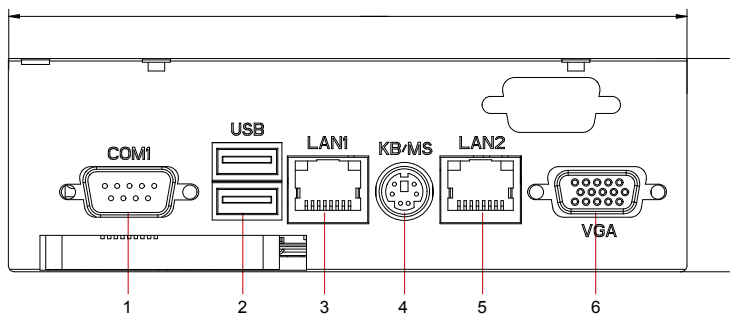

ARP-3600AP Series Line Drawing

ARP 3600 A00 Series I/O

- 1 = RS 232
- 2 = 1 x USB
- 3 = Ethernet Port
- 4 = KB/MS
- 5 = Ethernet Port
- 6 = VGA

ARP 3600 B00 Series I/O

- 1 = RS 232
- 2 = 2 x USB
- 3 = Ethernet Port
- 4 = KB/MS
- 5 = Ethernet Port
- 6 = VGA

Model	ARP-3606 AP-A00 / B00	ARP-3608 AP-A00 / B00	ARP-3610 AP-A00 / B00	ARP-3612 AP-A00 / B00	ARP-3615 AP-A00 / B00
A	6.200 inch / 157.5 mm	7.50 inch / 190.5 mm	8.80 inch / 223.5 mm	10.03 inch / 254.8 mm	11.8 inch / 299.7 mm
B	8.500 inch / 215.9 mm	9.70 inch / 246.4 mm	11.50 inch / 292.1 mm	12.60 inch / 320.0 mm	14.51 inch / 368.6 mm
C	3.37 inch / 85.6 mm	3.12 inch / 79.2 mm	3.22 inch / 81.8 mm	2.74 inch / 69.6 mm	2.79 inch / 70.9 mm
D	5.170 inch / 131.3 mm	6.60 inch / 167.7 mm	7.90 inch / 200.7 mm	9.18 inch / 233.2 mm	10.91 inch / 277.1 mm
E	7.490 inch / 190.2 mm	8.75 inch / 222.3 mm	10.55 inch / 268.0 mm	11.76 inch / 298.7 mm	13.54 inch / 343.9 mm
F	3.62 inch / 91.9 mm	3.39 inch / 86.1 mm	3.49 inch / 88.6 mm	3.01 inch / 76.5 mm	3.09 inch / 78.5 mm