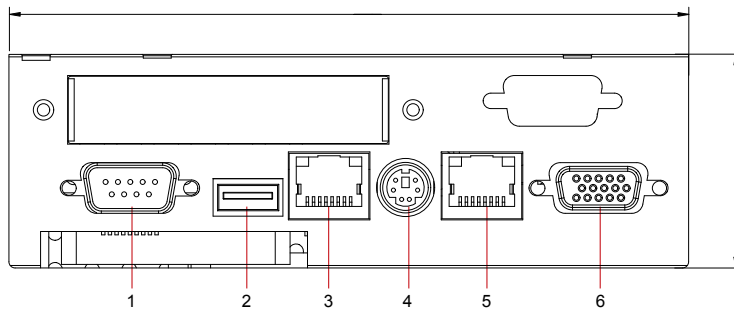

ARP-3600AP Series Line Drawing

ARP 3600 A00 Series I/O

- 1 = RS 232
- 2 = 1 x USB
- 3 = Ethernet Port
- 4 = KB/MS
- 5 = Ethernet Port
- 6 = VGA

ARP 3600 B00 Series I/O

- 1 = RS 232
- 2 = 2 x USB
- 3 = Ethernet Port
- 4 = KB/MS
- 5 = Ethernet Port
- 6 = VGA

Model	ARP-3606 AP-A00 / B00	ARP-3608 AP-A00 / B00	ARP-3610 AP-A00 / B00	ARP-3612 AP-A00 / B00	ARP-3615 AP-A00 / B00
A	6.200 inch / 157.5 mm	7.50 inch / 190.5 mm	8.80 inch / 223.5 mm	10.03 inch / 254.8 mm	11.8 inch / 299.7 mm
B	8.500 inch / 215.9 mm	9.70 inch / 246.4 mm	11.50 inch / 292.1 mm	12.60 inch / 320.0 mm	14.51 inch / 368.6 mm
C	3.37 inch / 85.6 mm	3.12 inch / 79.2 mm	3.22 inch / 81.8 mm	2.74 inch / 69.6 mm	2.79 inch / 70.9 mm
D	5.170 inch / 131.3 mm	6.60 inch / 167.7 mm	7.90 inch / 200.7 mm	9.18 inch / 233.2 mm	10.91 inch / 277.1 mm
E	7.490 inch / 190.2 mm	8.75 inch / 222.3 mm	10.55 inch / 268.0 mm	11.76 inch / 298.7 mm	13.54 inch / 343.9 mm
F	3.62 inch / 91.9 mm	3.39 inch / 86.1 mm	3.49 inch / 88.6 mm	3.01 inch / 76.5 mm	3.09 inch / 78.5 mm