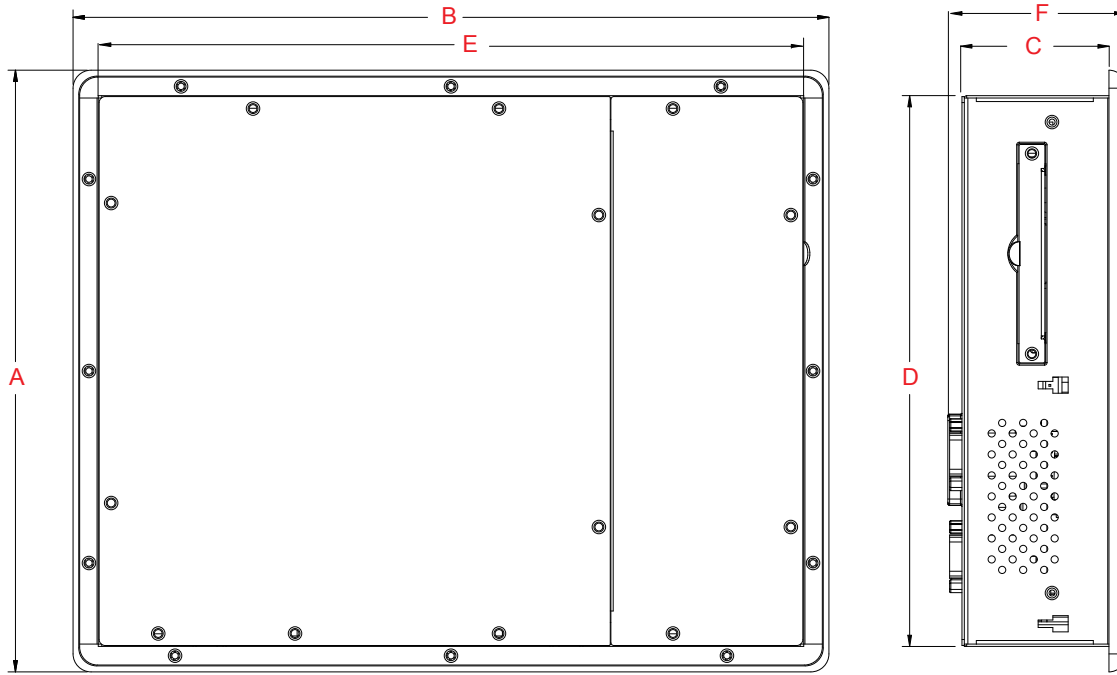

ARP-3600AP Series Line Drawing

ARP 3600 A00 Series I/O

- 1 = RS 232
- 2 = 1 x USB
- 3 = Ethernet Port
- 4 = KB/MS
- 5 = Ethernet Port
- 6 = VGA

ARP 3600 B00 Series I/O

- 1 = RS 232
- 2 = 2 x USB
- 3 = Ethernet Port
- 4 = KB/MS
- 5 = Ethernet Port
- 6 = VGA

Model	ARP-3606 AP-A00 / B00	ARP-3608 AP-A00 / B00	ARP-3610 AP-A00 / B00	ARP-3612 AP-A00 / B00	ARP-3615 AP-A00 / B00
A	6.200 inch / 157.5 mm	7.50 inch / 190.5 mm	8.80 inch / 223.5 mm	10.03 inch / 254.8 mm	11.8 inch / 299.7 mm
B	8.500 inch / 215.9 mm	9.70 inch / 246.4 mm	11.50 inch / 292.1 mm	12.60 inch / 320.0 mm	14.51 inch / 368.6 mm
C	3.37 inch / 85.6 mm	3.12 inch / 79.2 mm	3.22 inch / 81.8 mm	2.74 inch / 69.6 mm	2.79 inch / 70.9 mm
D	5.170 inch / 131.3 mm	6.60 inch / 167.7 mm	7.90 inch / 200.7 mm	9.18 inch / 233.2 mm	10.91 inch / 277.1 mm
E	7.490 inch / 190.2 mm	8.75 inch / 222.3 mm	10.55 inch / 268.0 mm	11.76 inch / 298.7 mm	13.54 inch / 343.9 mm
F	3.62 inch / 91.9 mm	3.39 inch / 86.1 mm	3.49 inch / 88.6 mm	3.01 inch / 76.5 mm	3.09 inch / 78.5 mm