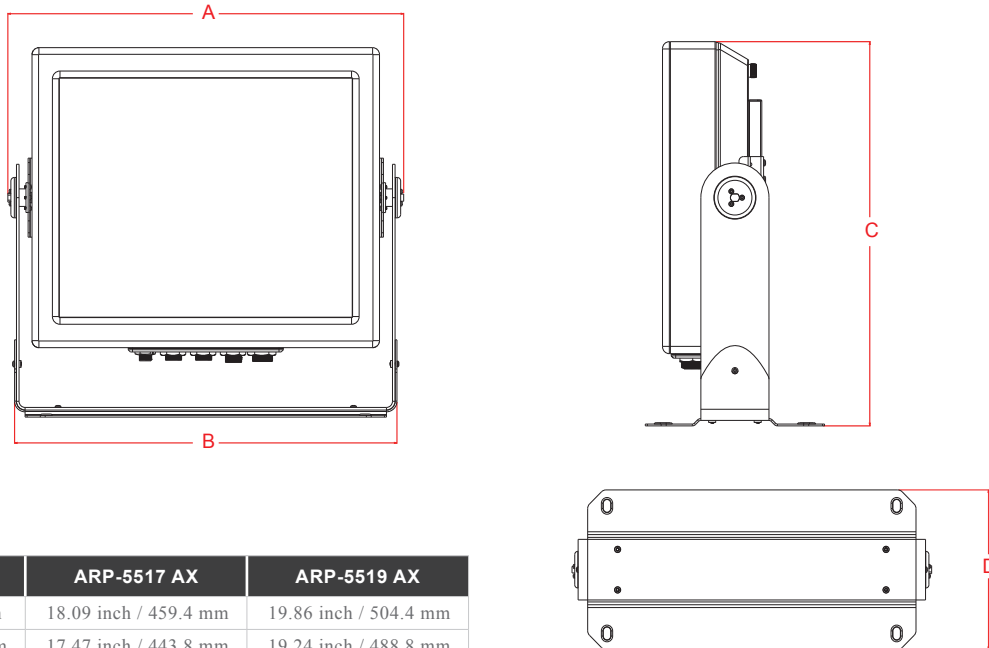

ARP-5500AX Series Line Drawing

	ARP-5515 AX	ARP-5517 AX	ARP-5519 AX
A	4.09 inch / 103.9 mm	4.36 inch / 110.7 mm	4.4 inch / 111.8 mm
B	14.51 inch / 368.6 mm	15.88 inch / 403.4 mm	17.8 inch / 452.1 mm
C	12.42 inch / 315.5 mm	14.07 inch / 357.4 mm	15.19 inch / 385.8 mm
D	3.5 inch / 88.9 mm	3.77 inch / 95.8 mm	3.81 inch / 96.8 mm
E	11.8 inch / 299.7 mm	13.46 inch / 341.9 mm	14.60 inch / 370.8 mm
F	12.575 inch / 319.4 mm	12.575 inch / 319.4 mm	12.575 inch / 319.4 mm
G	30°	30°	30°

- 1 = Power
- 2 = Ethernet Ports
- 3 = USB
- 4 = 22 Pin Universal Port

Benchtop Stand Assembly

- XDS-001**
ARP-5515AX/ADM-5815AX Benchtop Stand Assembly
- XDS-002**
ARP-5517AX/ADM-5817AX Benchtop Stand Assembly
- XDS-003**
ARP-5519AX/ADM-5819AX Benchtop Stand Assembly

	ARP-5515 AX	ARP-5517 AX	ARP-5519 AX
A	16.79 inch / 426.4 mm	18.09 inch / 459.4 mm	19.86 inch / 504.4 mm
B	16.17 inch / 410.8 mm	17.47 inch / 443.8 mm	19.24 inch / 488.8 mm
C	14.95 inch / 379.7 mm	16.57 inch / 420.9 mm	17.71 inch / 449.8 mm
D	7.87 inch / 200.0 mm	7.87 inch / 200.0 mm	7.87 inch / 200.0 mm