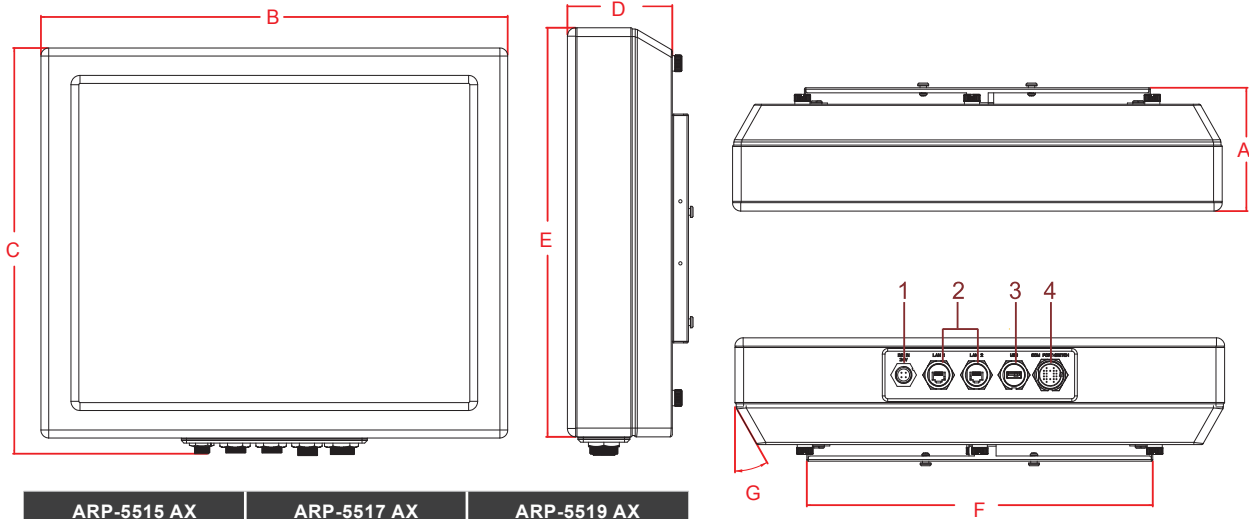

ARP-5500AX Series Line Drawing

	ARP-5515 AX	ARP-5517 AX	ARP-5519 AX
A	4.09 inch / 103.9 mm	4.36 inch / 110.7 mm	4.4 inch / 111.8 mm
B	14.51 inch / 368.6 mm	15.88 inch / 403.4 mm	17.8 inch / 452.1 mm
C	12.42 inch / 315.5 mm	14.07 inch / 357.4 mm	15.19 inch / 385.8 mm
D	3.5 inch / 88.9 mm	3.77 inch / 95.8 mm	3.81 inch / 96.8 mm
E	11.8 inch / 299.7 mm	13.46 inch / 341.9 mm	14.60 inch / 370.8 mm
F	12.575 inch / 319.4 mm	12.575 inch / 319.4 mm	12.575 inch / 319.4 mm
G	30°	30°	30°

- 1 = Power
- 2 = Ethernet Ports
- 3 = USB
- 4 = 22 Pin Universal Port

Benchtop Stand Assembly

- XDS-001**
ARP-5515AX/ADM-5815AX Benchtop Stand Assembly
- XDS-002**
ARP-5517AX/ADM-5817AX Benchtop Stand Assembly
- XDS-003**
ARP-5519AX/ADM-5819AX Benchtop Stand Assembly

	ARP-5515 AX	ARP-5517 AX	ARP-5519 AX
A	16.79 inch / 426.4 mm	18.09 inch / 459.4 mm	19.86 inch / 504.4 mm
B	16.17 inch / 410.8 mm	17.47 inch / 443.8 mm	19.24 inch / 488.8 mm
C	14.95 inch / 379.7 mm	16.57 inch / 420.9 mm	17.71 inch / 449.8 mm
D	7.87 inch / 200.0 mm	7.87 inch / 200.0 mm	7.87 inch / 200.0 mm