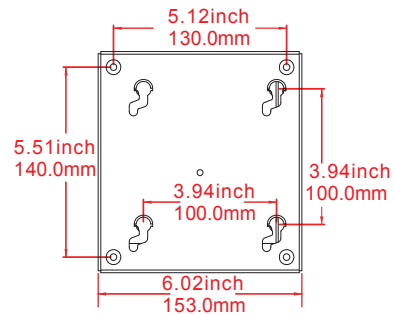

Pedestal Mount Bracket Assembly

XTM-001
 ARP-5500AX/ADM-5800AX
 Pedestal Mount Bracket Assembly

	ARP-5515 AX	ARP-5517 AX	ARP-5519 AX
A	14.51inch / 368.5mm	15.88inch / 403.3mm	17.80inch / 452.1mm
B	11.80inch / 299.6mm	13.46inch / 341.8mm	14.60inch / 370.8mm
C	9.21inch / 234.0mm	9.48inch / 240.8mm	9.52inch / 241.8mm

VESA Mount Bracket Assembly

XVM-001
 ARP-5500AX/ADM-5800AX
 VESA Mount Bracket Assembly

	ARP-5515 AX	ARP-5517 AX	ARP-5519 AX
A	14.51inch / 368.5mm	15.88inch / 403.3mm	17.80inch / 452.1mm
B	11.80inch / 299.6mm	13.46inch / 341.8mm	14.60inch / 370.8mm
C	4.69inch / 119.0mm	4.95inch / 125.8mm	4.99inch / 126.8mm