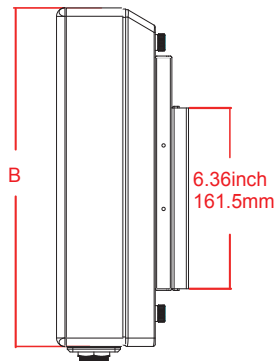

Pedestal Mount Bracket Assembly

XTM-001
 ARP-5500AX/ADM-5800AX
 Pedestal Mount Bracket Assembly

	ARP-5515 AX	ARP-5517 AX	ARP-5519 AX
A	14.51inch / 368.5mm	15.88inch / 403.3mm	17.80inch / 452.1mm
B	11.80inch / 299.6mm	13.46inch / 341.8mm	14.60inch / 370.8mm
C	9.21inch / 234.0mm	9.48inch / 240.8mm	9.52inch / 241.8mm

VESA Mount Bracket Assembly

XVM-001
 ARP-5500AX/ADM-5800AX
 VESA Mount Bracket Assembly

	ARP-5515 AX	ARP-5517 AX	ARP-5519 AX
A	14.51inch / 368.5mm	15.88inch / 403.3mm	17.80inch / 452.1mm
B	11.80inch / 299.6mm	13.46inch / 341.8mm	14.60inch / 370.8mm
C	4.69inch / 119.0mm	4.95inch / 125.8mm	4.99inch / 126.8mm