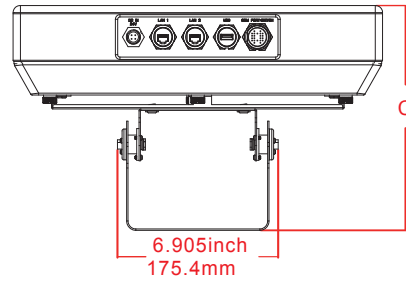

Pedestal Mount Bracket Assembly

XTM-001
 ARP-5500AX/ADM-5800AX
 Pedestal Mount Bracket Assembly

	ARP-5515 AX	ARP-5517 AX	ARP-5519 AX
A	14.51inch / 368.5mm	15.88inch / 403.3mm	17.80inch / 452.1mm
B	11.80inch / 299.6mm	13.46inch / 341.8mm	14.60inch / 370.8mm
C	9.21inch / 234.0mm	9.48inch / 240.8mm	9.52inch / 241.8mm

VESA Mount Bracket Assembly

XVM-001
 ARP-5500AX/ADM-5800AX
 VESA Mount Bracket Assembly

	ARP-5515 AX	ARP-5517 AX	ARP-5519 AX
A	14.51inch / 368.5mm	15.88inch / 403.3mm	17.80inch / 452.1mm
B	11.80inch / 299.6mm	13.46inch / 341.8mm	14.60inch / 370.8mm
C	4.69inch / 119.0mm	4.95inch / 125.8mm	4.99inch / 126.8mm