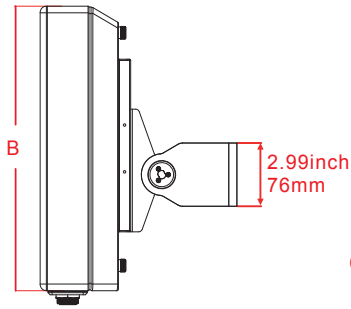

Pedestal Mount Bracket Assembly

XTM-001
 ARP-5500AX/ADM-5800AX
 Pedestal Mount Bracket Assembly

	ARP-5515 AX	ARP-5517 AX	ARP-5519 AX
A	14.51inch / 368.5mm	15.88inch / 403.3mm	17.80inch / 452.1mm
B	11.80inch / 299.6mm	13.46inch / 341.8mm	14.60inch / 370.8mm
C	9.21inch / 234.0mm	9.48inch / 240.8mm	9.52inch / 241.8mm

VESA Mount Bracket Assembly

XVM-001
 ARP-5500AX/ADM-5800AX
 VESA Mount Bracket Assembly

	ARP-5515 AX	ARP-5517 AX	ARP-5519 AX
A	14.51inch / 368.5mm	15.88inch / 403.3mm	17.80inch / 452.1mm
B	11.80inch / 299.6mm	13.46inch / 341.8mm	14.60inch / 370.8mm
C	4.69inch / 119.0mm	4.95inch / 125.8mm	4.99inch / 126.8mm