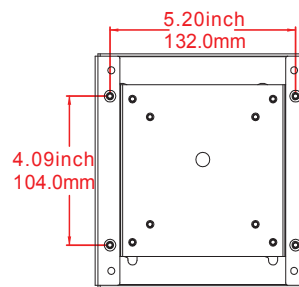

Pedestal Mount Bracket Assembly

XTM-001
 ARP-5500AX/ADM-5800AX
 Pedestal Mount Bracket Assembly

	ARP-5515 AX	ARP-5517 AX	ARP-5519 AX
A	14.51inch / 368.5mm	15.88inch / 403.3mm	17.80inch / 452.1mm
B	11.80inch / 299.6mm	13.46inch / 341.8mm	14.60inch / 370.8mm
C	9.21inch / 234.0mm	9.48inch / 240.8mm	9.52inch / 241.8mm

VESA Mount Bracket Assembly

XVM-001
 ARP-5500AX/ADM-5800AX
 VESA Mount Bracket Assembly

	ARP-5515 AX	ARP-5517 AX	ARP-5519 AX
A	14.51inch / 368.5mm	15.88inch / 403.3mm	17.80inch / 452.1mm
B	11.80inch / 299.6mm	13.46inch / 341.8mm	14.60inch / 370.8mm
C	4.69inch / 119.0mm	4.95inch / 125.8mm	4.99inch / 126.8mm