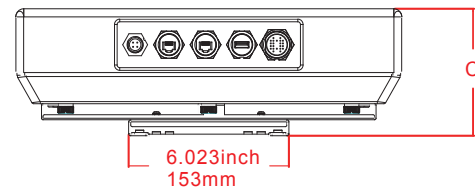

Pedestal Mount Bracket Assembly

XTM-001
 ARP-5500AX/ADM-5800AX
 Pedestal Mount Bracket Assembly

	ARP-5515 AX	ARP-5517 AX	ARP-5519 AX
A	14.51inch / 368.5mm	15.88inch / 403.3mm	17.80inch / 452.1mm
B	11.80inch / 299.6mm	13.46inch / 341.8mm	14.60inch / 370.8mm
C	9.21inch / 234.0mm	9.48inch / 240.8mm	9.52inch / 241.8mm

VESA Mount Bracket Assembly

XVM-001
 ARP-5500AX/ADM-5800AX
 VESA Mount Bracket Assembly

	ARP-5515 AX	ARP-5517 AX	ARP-5519 AX
A	14.51inch / 368.5mm	15.88inch / 403.3mm	17.80inch / 452.1mm
B	11.80inch / 299.6mm	13.46inch / 341.8mm	14.60inch / 370.8mm
C	4.69inch / 119.0mm	4.95inch / 125.8mm	4.99inch / 126.8mm