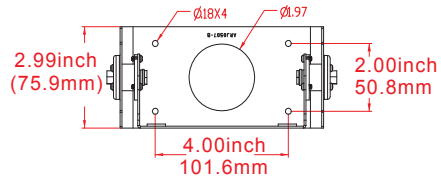

Pedestal Mount Bracket Assembly

XTM-001
 ARP-5500AX/ADM-5800AX
 Pedestal Mount Bracket Assembly

	ARP-5515 AX	ARP-5517 AX	ARP-5519 AX
A	14.51inch / 368.5mm	15.88inch / 403.3mm	17.80inch / 452.1mm
B	11.80inch / 299.6mm	13.46inch / 341.8mm	14.60inch / 370.8mm
C	9.21inch / 234.0mm	9.48inch / 240.8mm	9.52inch / 241.8mm

VESA Mount Bracket Assembly

XVM-001
 ARP-5500AX/ADM-5800AX
 VESA Mount Bracket Assembly

	ARP-5515 AX	ARP-5517 AX	ARP-5519 AX
A	14.51inch / 368.5mm	15.88inch / 403.3mm	17.80inch / 452.1mm
B	11.80inch / 299.6mm	13.46inch / 341.8mm	14.60inch / 370.8mm
C	4.69inch / 119.0mm	4.95inch / 125.8mm	4.99inch / 126.8mm