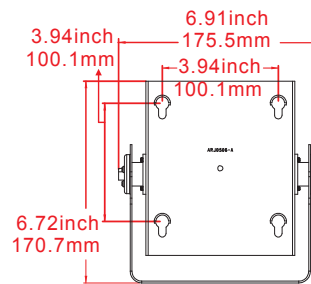

Pedestal Mount Bracket Assembly

XTM-001
 ARP-5500AX/ADM-5800AX
 Pedestal Mount Bracket Assembly

	ARP-5515 AX	ARP-5517 AX	ARP-5519 AX
A	14.51inch / 368.5mm	15.88inch / 403.3mm	17.80inch / 452.1mm
B	11.80inch / 299.6mm	13.46inch / 341.8mm	14.60inch / 370.8mm
C	9.21inch / 234.0mm	9.48inch / 240.8mm	9.52inch / 241.8mm

VESA Mount Bracket Assembly

XVM-001
 ARP-5500AX/ADM-5800AX
 VESA Mount Bracket Assembly

	ARP-5515 AX	ARP-5517 AX	ARP-5519 AX
A	14.51inch / 368.5mm	15.88inch / 403.3mm	17.80inch / 452.1mm
B	11.80inch / 299.6mm	13.46inch / 341.8mm	14.60inch / 370.8mm
C	4.69inch / 119.0mm	4.95inch / 125.8mm	4.99inch / 126.8mm