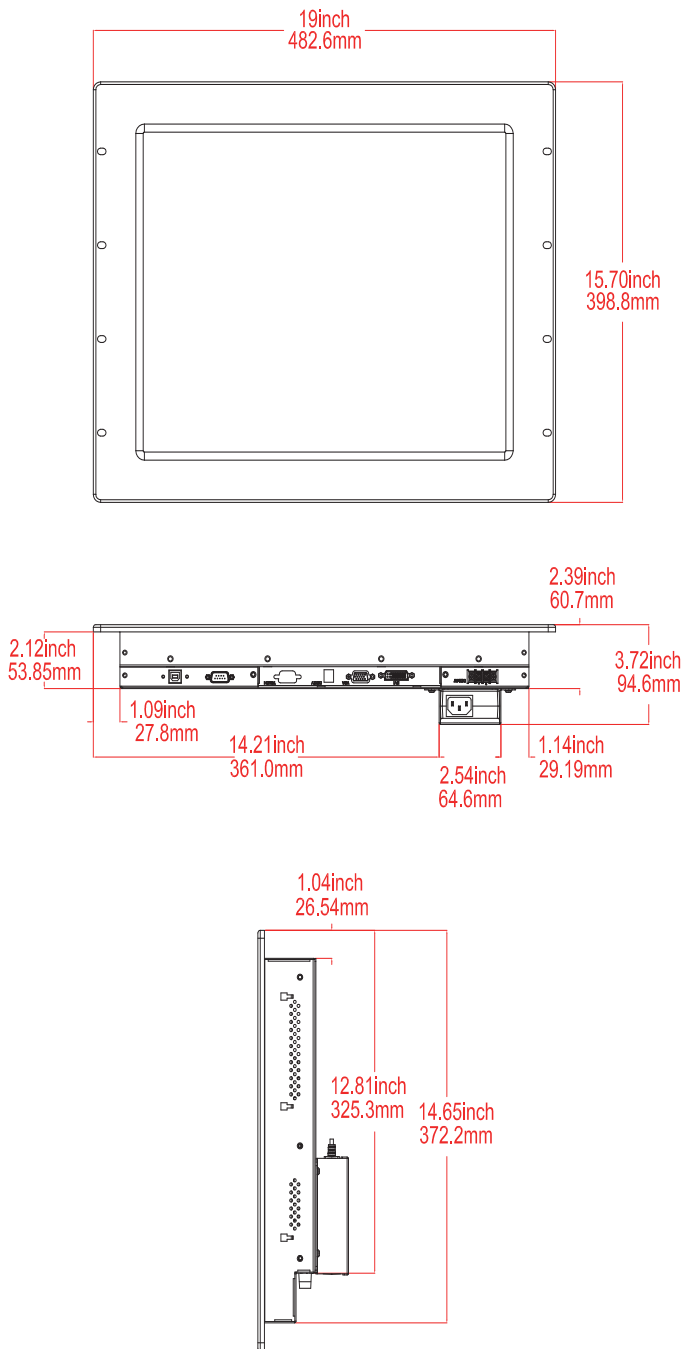

ADM-1819AP

ADM-1820AP

ADM-1819 AP Line Drawing - Rack Mount

ADM-1820 AP Line Drawing - Rack Mount